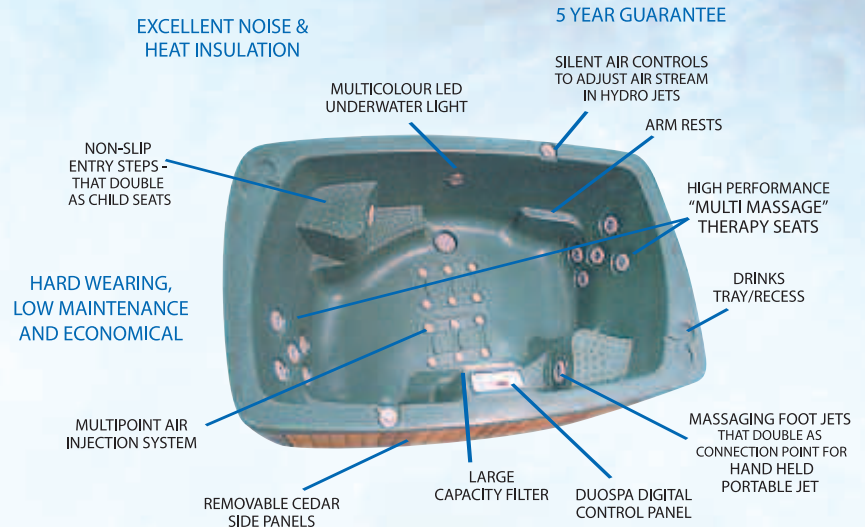

Complement your life and living space

This attractive, compact and affordable 2-3 person spa, is easy to move and maintain, and will complement your garden or balcony. We use RIM technology along with Australian design expertise to create a unique UK manufactured product with a specification second to none. Spa set up has never been easier and economical running costs mean you can enjoy your DuoSpa any time – simply whisk the cover off and immerse yourself in water temperatures of up to 40°C – a fantastic feeling after a long day, particularly in winter months.

Powerful performance

The DuoSpa has a high flow manifold distribution system that delivers water to each jet at uniform pressures, rather than a single pipe linked from jet to jet. Combinations of the latest adjustable therapeutic, rotating massage jets in differing sizes have been strategically positioned to give various massage effects. Alternative systems include neck and shoulder combinations with lower, middle and upper back, plus leg and foot massage. An optional hand held 'multi massage' jet can also be fitted to direct a powerful hydrotherapy jet to any area of the body. The turbo air injection system adds millions of tiny air bubbles into the water around your body, legs and even under your feet for a more invigorating massage experience.